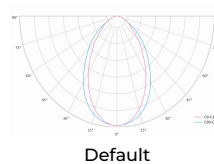

Dimensions

Light distribution curves

Available housing colors

Product codes

The technical specifications of the luminaire are determined through the combination of these attributes, which result in a unique product code.