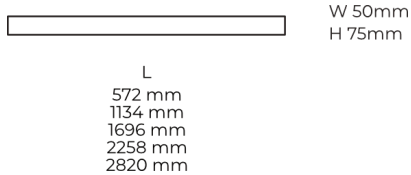

Family datasheet

LINE Surface

Product description

LINE Surface is an elegant linear LED luminaire with high-quality LED source with 50,000 hours lifetime and PMMA diffuser for uniform light. Available in 5 sizes (572-2820mm), color temperatures 3000K/4000K with CRI 80+/90+. DALI control option available. Ideal for offices and commercial spaces. 5-year warranty.

LED 220-240V
50-60Hz IP20  

Technical description

Mains voltage	220 - 240V AC, 50/60Hz	Optical system	Diffuser
Connection method	Plug-in terminal	Optical part material	PMMA
IP rating	20	Housing material	Aluminium
Protection class	I	Surface finish	Powder coated
Light source	LED	Ambient temperature	0 to +25°C
Switching type	Non-dimmable , DALI	Service lifetime (L80 B10)	50 000h
CRI	80, 90	Warranty	5 years
CCT	3000K, 4000K		
Lumen output	621-7389 lm		
Efficiency	Up to 107 lm/W		
Power consumption	8-79 W		

Dimensions

Light distribution curves

Available housing colors

Product codes

The technical specifications of the luminaire are determined through the combination of these attributes, which result in a unique product code.

Order code example: **LINESUR-1134-L-830-1-BL**

Attribute	Value	Code
Model	LINE Surface	LINESUR-
Size	572	572
	1134	1134
	1696	1696
	2258	2258
	2820	2820
Version	S	S
	M	M
	L	L
	XL	XL
CCT	3000k (CRI 80+)	830
	3000k (CRI 90+)	930
	4000k (CRI 80+)	840
	4000k (CRI 90+)	940
Dimming	Non-dimmable	1
	DALI	2
Housing Color	Black	BL
	White	WH