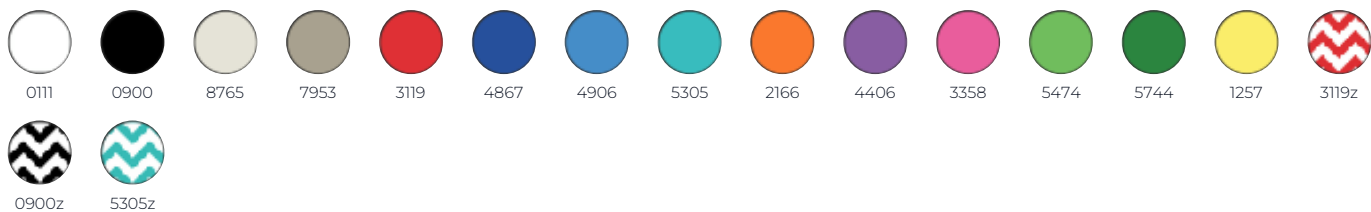

### Dimensions

### Available housing colors

RAL 9005

RAL 9003

### Available cable colors

### Available felt colors