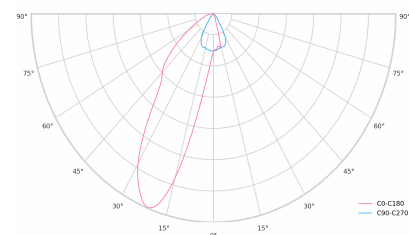

Light distribution