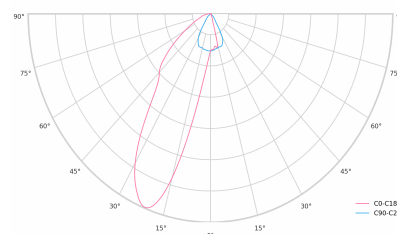

Light source LED
 Colour temperature 5000k
 Color rendering index 90
 Rated luminous flux 5,621 lm
 Connected load 53.37 W
 Luminous efficacy 105.3 lm/W

Ripple 1 %
 Inrush current 37 A
 Inrush time 188 μs
 Optical system Lenses
 Optical part material PMMA
 Housing material Aluminium
 Surface finish Powder coated

Width 44.00 cm
 Height 47.00 cm
 Length 1,122.00 cm
 Weight 2.80 kg

Service lifetime (L80 B10) 50 000 h
 Warranty 5 years

Dimensions

Light distribution

Available cable colors