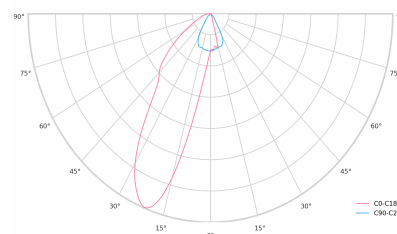

Optical system Lenses
 Optical part material PMMA
 Housing material Aluminium
 Surface finish Powder coated

Width 44.00 cm
 Height 47.00 cm
 Length 1,122.00 cm
 Weight 2.80 kg

Service lifetime (L80 B10) 50 000 h
 Warranty 5 years

Dimensions

Light distribution

Available cable colors