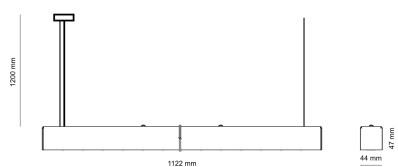

Optical system Lenses
 Optical part material PMMA
 Housing material Aluminium
 Surface finish Powder coated

Width 44.00 cm
 Height 47.00 cm
 Length 1,122.00 cm
 Weight 2.80 kg

Service lifetime (L80 B10) 50 000 h
 Warranty 5 years

Dimensions

Light distribution

Available cable colors