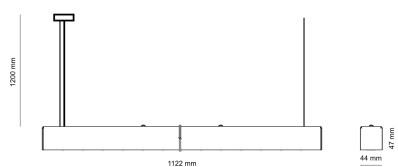

Light source LED
Colour temperature 3000k
Color rendering index 80
Rated luminous flux 6,155 lm
Connected load 49.80 W
Luminous efficacy 123.6 lm/W

Ripple 1 %
Inrush current 37 A
Inrush time 188 μs

Optical system Lenses
Optical part material PMMA
Housing material Aluminium
Surface finish Powder coated

Width 44.00 cm
Height 47.00 cm
Length 1,122.00 cm
Weight 2.80 kg

Service lifetime (L80 B10) 50 000 h
Warranty 5 years

Dimensions

Light distribution

Available cable colors