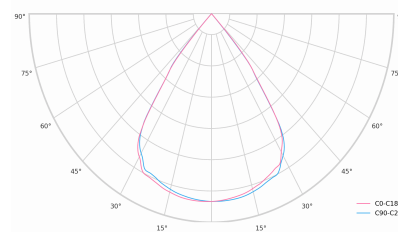

Light source LED
Colour temperature 3000k
Color rendering index 80
Rated luminous flux 6,155 lm
Connected load 49.80 W
Luminous efficacy 123.6 lm/W

Ripple 1 %
Inrush current 37 A
Inrush time 188 μs

Optical system Lenses
Optical part material PMMA
Housing material Aluminium
Surface finish Powder coated

Width 44.00 cm
Height 47.00 cm
Length 1,122.00 cm
Weight 2.80 kg

Service lifetime (L80 B10) 50 000 h
Warranty 5 years

Dimensions

Light distribution

Available cable colors