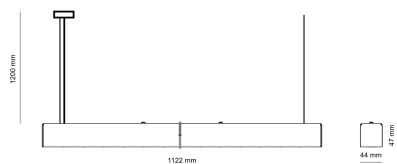

Light source LED
Colour temperature 3000k
Color rendering index 80
Rated luminous flux 3,167 lm
Connected load 25.18 W
Luminous efficacy 125.8 lm/W

Ripple 1 %
Inrush current 18 A
Inrush time 154 µs
Optical system Lenses
Optical part material PMMA
Housing material Aluminium
Surface finish Powder coated

Width 44.00 cm
Height 47.00 cm
Length 1,122.00 cm
Weight 2.80 kg

Service lifetime (L80 B10) 50 000 h
Warranty 5 years

Dimensions

Light distribution

Available cable colors