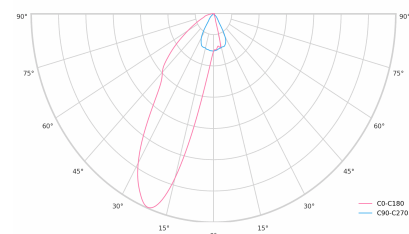

Light source LED
Colour temperature 3000k
Color rendering index 80
Rated luminous flux 3,167 lm
Connected load 25.18 W
Luminous efficacy 125.8 lm/W

Ripple 1 %
Inrush current 18 A
Inrush time 154 µs
Optical system Lenses
Optical part material PMMA
Housing material Aluminium
Surface finish Powder coated

Width 44.00 cm
Height 47.00 cm
Length 1,122.00 cm
Weight 2.80 kg

Service lifetime (L80 B10) 50 000 h
Warranty 5 years

Dimensions

Light distribution

Available cable colors