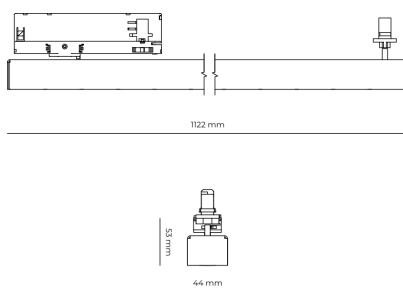

Ripple	5 %
Inrush current	7 A
Inrush time	28 µs
Optical system	Lenses
Optical part material	PMMA
Housing material	Aluminium
Surface finish	Powder coated
Width	44.00 cm
Height	53.00 cm
Length	1,122.00 cm
Weight	2.80 kg
Service lifetime (L80 B10)	50 000 h
Warranty	5 years

### Dimensions