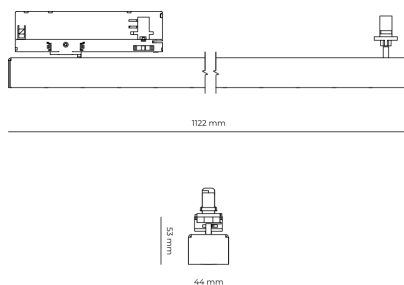

LED 220-240 V 50-60Hz **IP20**    **UGR < 19** **CCT 3000 k** **CRI 80+**

Product technical data

Mains voltage	220 - 240V AC, 50/60Hz
Connection method	3-phase track adapter
Dimming type	Non-dimmable
IP rating	20
Protection class	II
Ambient temperature	0 to +25 °C
Light source	LED
Colour temperature	3000k
Color rendering index	80
Rated luminous flux	4,768 lm
Connected load	42.60 W
Luminous efficacy	111.9 lm/W

Ripple	5 %
Inrush current	7 A
Inrush time	28 μs
Optical system	Lenses
Optical part material	PMMA
Housing material	Aluminium
Surface finish	Powder coated
Width	44.00 cm
Height	53.00 cm
Length	1,122.00 cm
Weight	2.80 kg
Service lifetime (L80 B10)	50 000 h
Warranty	5 years

Dimensions

Light distribution