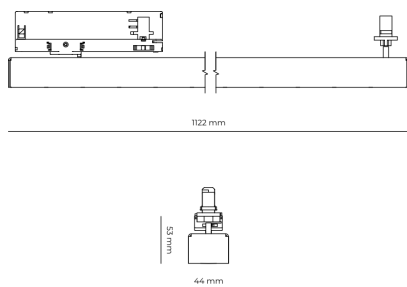

Ripple	1 %
DALI address	1
Standby power	0.30 W
Inrush current	15 A
Inrush time	100 µs
Optical system	Lenses
Optical part material	PMMA
Housing material	Aluminium
Surface finish	Powder coated
Width	44.00 cm
Height	53.00 cm
Length	1,122.00 cm
Weight	2.80 kg
Service lifetime (L80 B10)	50 000 h
Warranty	5 years

### Dimensions