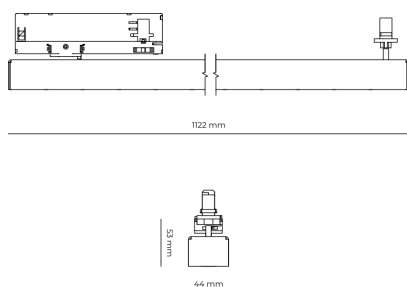

Width 44.00 cm  
 Height 53.00 cm  
 Length 1,122.00 cm  
 Weight 2.80 kg

Service lifetime (L80 B10) 50 000 h  
 Warranty 5 years

### Dimensions