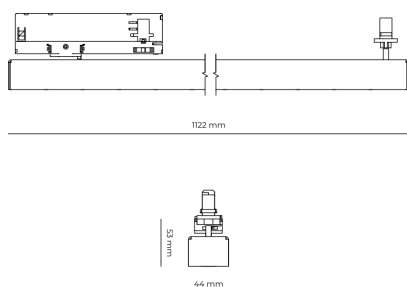

Light source LED
 Colour temperature 3000k
 Color rendering index 80
 Rated luminous flux 4,333 lm
 Connected load 37.74 W
 Luminous efficacy 114.8 lm/W

Ripple 5 %
 Inrush current 7 A
 Inrush time 28 μs
 Optical system Lenses
 Optical part material PMMA
 Housing material Aluminium
 Surface finish Powder coated

Width 44.00 cm
 Height 53.00 cm
 Length 1,122.00 cm
 Weight 2.80 kg

Service lifetime (L80 B10) 50 000 h
 Warranty 5 years

Dimensions

Light distribution