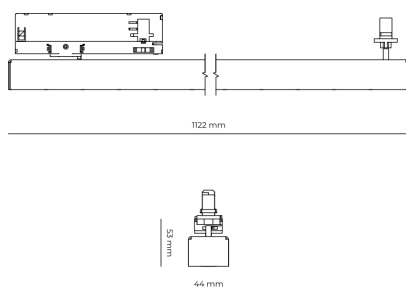

Light source LED
Colour temperature 3000k
Color rendering index 90
Rated luminous flux 2,611 lm
Connected load 22.72 W
Luminous efficacy 114.9 lm/W

Ripple 5 %
Inrush current 7 A
Inrush time 28 μs
Optical system Lenses
Optical part material PMMA
Housing material Aluminium
Surface finish Powder coated

Width 44.00 cm
Height 53.00 cm
Length 1,122.00 cm
Weight 2.80 kg

Service lifetime (L80 B10) 50 000 h
Warranty 5 years

Dimensions

Light distribution