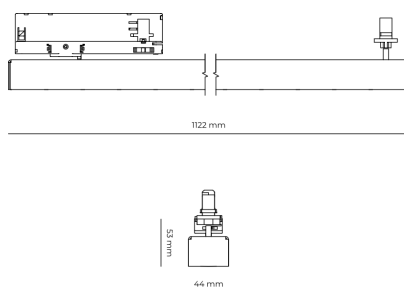

Light source LED
Colour temperature 5000k
Color rendering index 80
Rated luminous flux 3,326 lm
Connected load 25.97 W
Luminous efficacy 128.1 lm/W

Ripple 5 %
Inrush current 7 A
Inrush time 28 μs
Optical system Lenses
Optical part material PMMA
Housing material Aluminium
Surface finish Powder coated

Width 44.00 cm
Height 53.00 cm
Length 1,122.00 cm
Weight 2.80 kg

Service lifetime (L80 B10) 50 000 h
Warranty 5 years

Dimensions

Light distribution