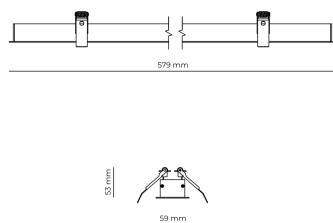

Technical datasheet

WORREC-579-L-950-1-80-WH

Product description

Premium recessed luminaire with precision optics for minimal glare. Ideal for offices, retail spaces and schools where light quality matters. Efficiency up to 141 lm/W, CRI up to 90+, selectable 50° or 80° distribution. Available with DALI control. Lifetime 50,000h, 5-year warranty. Modular sizes 579/859/1139 mm.

LED 220-240 V 50-60 Hz IP20    UGR < 19

Product technical data

Mains voltage	220 - 240V AC, 50/60Hz
Connection method	Screw terminal
Dimming type	Non-dimmable
IP rating	20
Protection class	I
Ambient temperature	0 to +25 °C
Light source	LED
Rated luminous flux	3,226 lm
Connected load	29.18 W
Luminous efficacy	110.6 lm/W

Ripple	3 %
Inrush current	8 A
Inrush time	48 μs
Optical system	Lenses
Optical part material	PMMA
Housing material	Aluminium
Surface finish	Powder coated
Width	59.00 cm
Height	53.00 cm
Length	579.00 cm
Weight	1.00 kg
Service lifetime (L80 B10)	50 000 h
Warranty	5 years

Dimensions

Light distribution