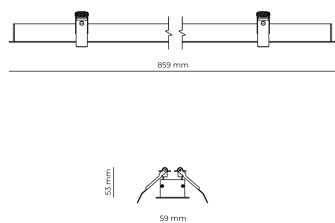

Ripple	3 %
Inrush current	8 A
Inrush time	48 μs
Optical system	Lenses
Optical part material	PMMA
Housing material	Aluminium
Surface finish	Powder coated
Width	59,00 cm
Height	53,00 cm
Length	859,00 cm
Weight	1,00 kg
Service lifetime (L80 B10)	50 000 h
Warranty	5 years

### Dimensions