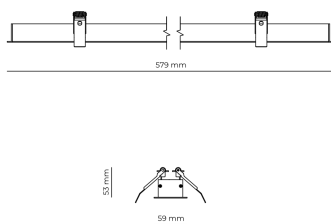

Technical datasheet

WORREC-579-L-950-1-50-WH

Product description

Premium recessed luminaire with precision optics for minimal glare. Ideal for offices, retail spaces and schools where light quality matters. Efficiency up to 141 lm/W, CRI up to 90+, selectable 50° or 80° distribution. Available with DALI control. Lifetime 50,000h, 5-year warranty. Modular sizes 579/859/1139 mm.

LED 220-240 V 50-60 Hz IP20    UGR < 19

Product technical data

Mains voltage	220 - 240V AC, 50/60Hz	Ripple	3 %
Connection method	Screw terminal	Inrush current	8 A
Dimming type	Non-dimmable	Inrush time	48 μs
IP rating	20	Optical system	Lenses
Protection class	I	Optical part material	PMMA
Ambient temperature	0 to +25 °C	Housing material	Aluminium
Light source	LED	Surface finish	Powder coated
Rated luminous flux	3,143 lm	Width	59.00 cm
Connected load	29.18 W	Height	53.00 cm
Luminous efficacy	107.7 lm/W	Length	579.00 cm
		Weight	1.00 kg
		Service lifetime (L80 B10)	50 000 h
		Warranty	5 years

Dimensions

Light distribution