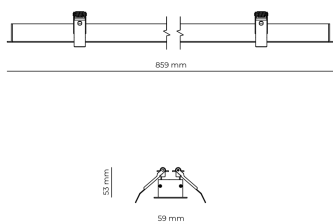

Technical datasheet

WORREC-859-L-850-1-80-WH

Product description

Premium recessed luminaire with precision optics for minimal glare. Ideal for offices, retail spaces and schools where light quality matters. Efficiency up to 141 lm/W, CRI up to 90+, selectable 50° or 80° distribution. Available with DALI control. Lifetime 50,000h, 5-year warranty. Modular sizes 579/859/1139 mm.

LED 220-240 V 50-60 Hz IP20    UGR < 19

Product technical data

Mains voltage	220 - 240V AC, 50/60Hz	Ripple	3 %
Connection method	Screw terminal	Inrush current	8 A
Dimming type	Non-dimmable	Inrush time	48 μs
IP rating	20	Optical system	Lenses
Protection class	I	Optical part material	PMMA
Ambient temperature	0 to +25 °C	Housing material	Aluminium
Light source	LED	Surface finish	Powder coated
Rated luminous flux	5,018 lm	Width	59.00 cm
Connected load	40.77 W	Height	53.00 cm
Luminous efficacy	123.1 lm/W	Length	859.00 cm
		Weight	1.00 kg
		Service lifetime (L80 B10)	50 000 h
		Warranty	5 years

Dimensions

Light distribution