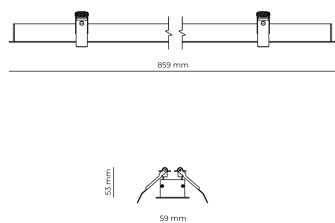

Technical datasheet

WORREC-859-L-850-1-50-WH

Product description

Premium recessed luminaire with precision optics for minimal glare. Ideal for offices, retail spaces and schools where light quality matters. Efficiency up to 141 lm/W, CRI up to 90+, selectable 50° or 80° distribution. Available with DALI control. Lifetime 50,000h, 5-year warranty. Modular sizes 579/859/1139 mm.

LED 220-240 V 50-60 Hz IP20  CE  UGR < 19

Product technical data

Mains voltage	220 - 240V AC, 50/60Hz
Connection method	Screw terminal
Dimming type	Non-dimmable
IP rating	20
Protection class	I
Ambient temperature	0 to +25 °C
Light source	LED
Rated luminous flux	4,889 lm
Connected load	40.77 W
Luminous efficacy	119.9 lm/W

Ripple	3 %
Inrush current	8 A
Inrush time	48 μs
Optical system	Lenses
Optical part material	PMMA
Housing material	Aluminium
Surface finish	Powder coated
Width	59.00 cm
Height	53.00 cm
Length	859.00 cm
Weight	1.00 kg
Service lifetime (L80 B10)	50 000 h
Warranty	5 years

Dimensions

Light distribution