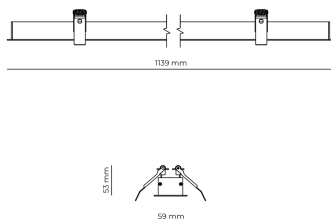

Technical datasheet

WORREC-1139-L-850-1-50-BL

Product description

Premium recessed luminaire with precision optics for minimal glare. Ideal for offices, retail spaces and schools where light quality matters. Efficiency up to 141 lm/W, CRI up to 90+, selectable 50° or 80° distribution. Available with DALI control. Lifetime 50,000h, 5-year warranty. Modular sizes 579/859/1139 mm.

LED 220-240 V 50-60 Hz IP20  CE  UGR < 19

Product technical data

Mains voltage	220 - 240V AC, 50/60Hz	Ripple	3 %
Connection method	Screw terminal	Inrush current	8 A
Dimming type	Non-dimmable	Inrush time	48 μs
IP rating	20	Optical system	Lenses
Protection class	I	Optical part material	PMMA
Ambient temperature	0 to +25 °C	Housing material	Aluminium
Light source	LED	Surface finish	Powder coated
Rated luminous flux	5,395 lm	Width	59.00 cm
Connected load	42.25 W	Height	53.00 cm
Luminous efficacy	127.7 lm/W	Length	1,139.00 cm
		Weight	1.00 kg
		Service lifetime (L80 B10)	50 000 h
		Warranty	5 years

Dimensions

Light distribution