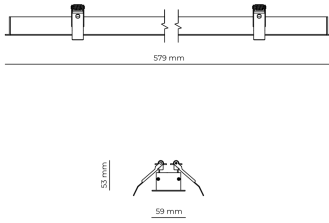

### Product technical data

Mains voltage	220 - 240V AC, 50/60Hz	Ripple	3 %
Connection method	Screw terminal	DALI address	1
Dimming type	DALI	Standby power	0.50 W
IP rating	20	Inrush current	5 A
Protection class	I	Inrush time	45 µs
Ambient temperature	0 to +25 °C	Optical system	Lenses
Light source	LED	Optical part material	PMMA
Rated luminous flux	2,554 lm	Housing material	Aluminium
Connected load	25.13 W	Surface finish	Powder coated
Luminous efficacy	101.6 lm/W	Width	59.00 cm
		Height	53.00 cm
		Length	579.00 cm
		Weight	1.00 kg
		Service lifetime (L80 B10)	50 000 h
		Warranty	5 years

## Dimensions