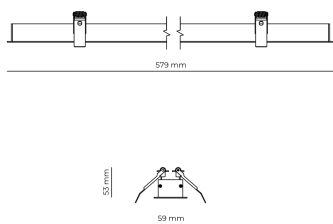

Technical datasheet

WORREC-579-L-840-1-80-WH

Product description

Premium recessed luminaire with precision optics for minimal glare. Ideal for offices, retail spaces and schools where light quality matters. Efficiency up to 141 lm/W, CRI up to 90+, selectable 50° or 80° distribution. Available with DALI control. Lifetime 50,000h, 5-year warranty. Modular sizes 579/859/1139 mm.

LED 220-240 V 50-60 Hz IP20    UGR < 19

Product technical data

Mains voltage	220 - 240V AC, 50/60Hz
Connection method	Screw terminal
Dimming type	Non-dimmable
IP rating	20
Protection class	I
Ambient temperature	0 to +25 °C
Light source	LED
Rated luminous flux	3,345 lm
Connected load	27.20 W
Luminous efficacy	123.0 lm/W

Ripple	3 %
Inrush current	8 A
Inrush time	48 μs
Optical system	Lenses
Optical part material	PMMA
Housing material	Aluminium
Surface finish	Powder coated
Width	59.00 cm
Height	53.00 cm
Length	579.00 cm
Weight	1.00 kg
Service lifetime (L80 B10)	50 000 h
Warranty	5 years

Dimensions

Light distribution