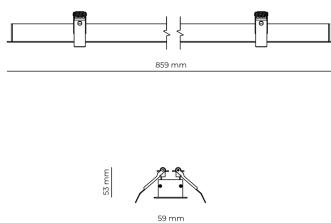

Technical datasheet

WORREC-859-L-840-1-80-BL

Product description

Premium recessed luminaire with precision optics for minimal glare. Ideal for offices, retail spaces and schools where light quality matters. Efficiency up to 141 lm/W, CRI up to 90+, selectable 50° or 80° distribution. Available with DALI control. Lifetime 50,000h, 5-year warranty. Modular sizes 579/859/1139 mm.

LED 220-240 V 50-60 Hz IP20  CE  UGR < 19

Product technical data

Mains voltage	220 - 240V AC, 50/60Hz
Connection method	Screw terminal
Dimming type	Non-dimmable
IP rating	20
Protection class	I
Ambient temperature	0 to +25 °C
Light source	LED
Rated luminous flux	5,018 lm
Connected load	40.77 W
Luminous efficacy	123.1 lm/W

Ripple	3 %
Inrush current	8 A
Inrush time	48 μs
Optical system	Lenses
Optical part material	PMMA
Housing material	Aluminium
Surface finish	Powder coated
Width	59.00 cm
Height	53.00 cm
Length	859.00 cm
Weight	1.00 kg
Service lifetime (L80 B10)	50 000 h
Warranty	5 years

Dimensions

Light distribution