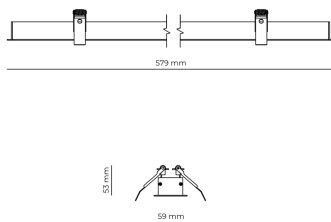

Technical datasheet

WORREC-579-L-840-1-80-BL

Product description

Premium recessed luminaire with precision optics for minimal glare. Ideal for offices, retail spaces and schools where light quality matters. Efficiency up to 141 lm/W, CRI up to 90+, selectable 50° or 80° distribution. Available with DALI control. Lifetime 50,000h, 5-year warranty. Modular sizes 579/859/1139 mm.

LED 220-240 V 50-60 Hz IP20    UGR < 19

Product technical data

Mains voltage	220 - 240V AC, 50/60Hz	Ripple	3 %
Connection method	Screw terminal	Inrush current	8 A
Dimming type	Non-dimmable	Inrush time	48 μs
IP rating	20	Optical system	Lenses
Protection class	I	Optical part material	PMMA
Ambient temperature	0 to +25 °C	Housing material	Aluminium
Light source	LED	Surface finish	Powder coated
Rated luminous flux	3,345 lm	Width	59.00 cm
Connected load	27.20 W	Height	53.00 cm
Luminous efficacy	123.0 lm/W	Length	579.00 cm
		Weight	1.00 kg
		Service lifetime (L80 B10)	50 000 h
		Warranty	5 years

Dimensions

Light distribution