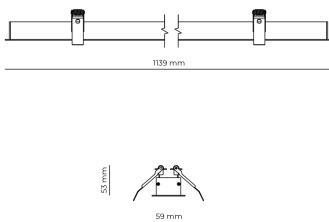

Technical datasheet

WORREC-1139-L-840-1-50-WH

Product description

Premium recessed luminaire with precision optics for minimal glare. Ideal for offices, retail spaces and schools where light quality matters. Efficiency up to 141 lm/W, CRI up to 90+, selectable 50° or 80° distribution. Available with DALI control. Lifetime 50,000h, 5-year warranty. Modular sizes 579/859/1139 mm.

LED 220-240 V 50-60 Hz IP20    UGR < 19

Product technical data

Mains voltage	220 - 240V AC, 50/60Hz	Ripple	3 %
Connection method	Screw terminal	Inrush current	8 A
Dimming type	Non-dimmable	Inrush time	48 μs
IP rating	20	Optical system	Lenses
Protection class	I	Optical part material	PMMA
Ambient temperature	0 to +25 °C	Housing material	Aluminium
Light source	LED	Surface finish	Powder coated
Rated luminous flux	5,395 lm	Width	59.00 cm
Connected load	42.25 W	Height	53.00 cm
Luminous efficacy	127.7 lm/W	Length	1,139.00 cm
		Weight	1.00 kg
		Service lifetime (L80 B10)	50 000 h
		Warranty	5 years

Dimensions

Light distribution