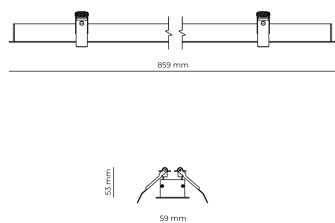

Technical datasheet

WORREC-859-L-840-1-50-WH

Product description

Premium recessed luminaire with precision optics for minimal glare. Ideal for offices, retail spaces and schools where light quality matters. Efficiency up to 141 lm/W, CRI up to 90+, selectable 50° or 80° distribution. Available with DALI control. Lifetime 50,000h, 5-year warranty. Modular sizes 579/859/1139 mm.

LED 220-240 V 50-60 Hz IP20  CE  UGR < 19

Product technical data

Mains voltage	220 - 240V AC, 50/60Hz
Connection method	Screw terminal
Dimming type	Non-dimmable
IP rating	20
Protection class	I
Ambient temperature	0 to +25 °C
Light source	LED
Rated luminous flux	4,889 lm
Connected load	40.77 W
Luminous efficacy	119.9 lm/W

Ripple	3 %
Inrush current	8 A
Inrush time	48 μs
Optical system	Lenses
Optical part material	PMMA
Housing material	Aluminium
Surface finish	Powder coated
Width	59.00 cm
Height	53.00 cm
Length	859.00 cm
Weight	1.00 kg
Service lifetime (L80 B10)	50 000 h
Warranty	5 years

Dimensions

Light distribution