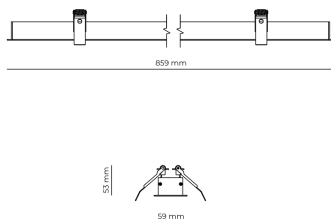

Dimensions