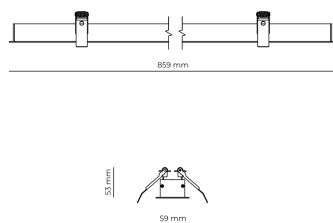

Technical datasheet

WORREC-859-L-930-1-50-WH

Product description

Premium recessed luminaire with precision optics for minimal glare. Ideal for offices, retail spaces and schools where light quality matters. Efficiency up to 141 lm/W, CRI up to 90+, selectable 50° or 80° distribution. Available with DALI control. Lifetime 50,000h, 5-year warranty. Modular sizes 579/859/1139 mm.

LED 220-240 V 50-60 Hz IP20    UGR < 19

Product technical data

Mains voltage	220 - 240V AC, 50/60Hz
Connection method	Screw terminal
Dimming type	Non-dimmable
IP rating	20
Protection class	I
Ambient temperature	0 to +25 °C
Light source	LED
Rated luminous flux	3,583 lm
Connected load	36.51 W
Luminous efficacy	98.1 lm/W

Ripple	3 %
Inrush current	8 A
Inrush time	48 μs
Optical system	Lenses
Optical part material	PMMA
Housing material	Aluminium
Surface finish	Powder coated
Width	59,00 cm
Height	53,00 cm
Length	859,00 cm
Weight	1,00 kg
Service lifetime (L80 B10)	50 000 h
Warranty	5 years

Dimensions

Light distribution