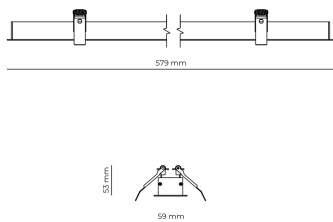

Technical datasheet

WORREC-579-L-930-1-50-WH

Product description

Premium recessed luminaire with precision optics for minimal glare. Ideal for offices, retail spaces and schools where light quality matters. Efficiency up to 141 lm/W, CRI up to 90+, selectable 50° or 80° distribution. Available with DALI control. Lifetime 50,000h, 5-year warranty. Modular sizes 579/859/1139 mm.

LED 220-240 V 50-60 Hz IP20  CE  UGR < 19

Product technical data

Mains voltage	220 - 240V AC, 50/60Hz
Connection method	Screw terminal
Dimming type	Non-dimmable
IP rating	20
Protection class	I
Ambient temperature	0 to +25 °C
Light source	LED
Rated luminous flux	2,389 lm
Connected load	24.41 W
Luminous efficacy	97.9 lm/W

Ripple	3 %
Inrush current	8 A
Inrush time	48 μs
Optical system	Lenses
Optical part material	PMMA
Housing material	Aluminium
Surface finish	Powder coated
Width	59.00 cm
Height	53.00 cm
Length	579.00 cm
Weight	1.00 kg
Service lifetime (L80 B10)	50 000 h
Warranty	5 years

Dimensions

Light distribution