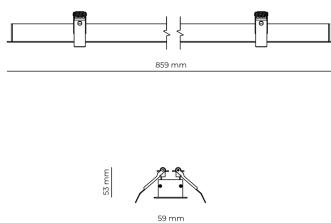

Technical datasheet

WORREC-859-L-930-1-50-BL

Product description

Premium recessed luminaire with precision optics for minimal glare. Ideal for offices, retail spaces and schools where light quality matters. Efficiency up to 141 lm/W, CRI up to 90+, selectable 50° or 80° distribution. Available with DALI control. Lifetime 50,000h, 5-year warranty. Modular sizes 579/859/1139 mm.

LED 220-240 V 50-60 Hz IP20    UGR < 19

Product technical data

Mains voltage	220 - 240V AC, 50/60Hz
Connection method	Screw terminal
Dimming type	Non-dimmable
IP rating	20
Protection class	I
Ambient temperature	0 to +25 °C
Light source	LED
Rated luminous flux	3,583 lm
Connected load	36.51 W
Luminous efficacy	98.1 lm/W

Ripple	3 %
Inrush current	8 A
Inrush time	48 μs
Optical system	Lenses
Optical part material	PMMA
Housing material	Aluminium
Surface finish	Powder coated
Width	59,00 cm
Height	53,00 cm
Length	859,00 cm
Weight	1,00 kg
Service lifetime (L80 B10)	50 000 h
Warranty	5 years

Dimensions

Light distribution