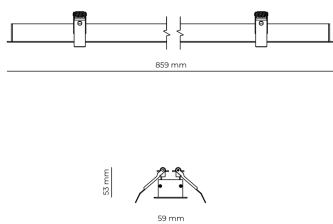

Technical datasheet

WORREC-859-L-930-1-50-BL

Product description

Premium recessed luminaire with precision optics for minimal glare. Ideal for offices, retail spaces and schools where light quality matters. Efficiency up to 141 lm/W, CRI up to 90+, selectable 50° or 80° distribution. Available with DALI control. Lifetime 50,000h, 5-year warranty. Modular sizes 579/859/1139 mm.

LED 220-240 V 50-60 Hz IP20  CE  UGR < 19

Product technical data

Mains voltage	220 - 240V AC, 50/60Hz
Connection method	Screw terminal
Dimming type	Non-dimmable
IP rating	20
Protection class	I
Ambient temperature	0 to +25 °C
Light source	LED
Rated luminous flux	3,583 lm
Connected load	36.51 W
Luminous efficacy	98.1 lm/W

Ripple	3 %
Inrush current	8 A
Inrush time	48 μs
Optical system	Lenses
Optical part material	PMMA
Housing material	Aluminium
Surface finish	Powder coated
Width	59.00 cm
Height	53.00 cm
Length	859.00 cm
Weight	1.00 kg
Service lifetime (L80 B10)	50 000 h
Warranty	5 years

Dimensions

Light distribution