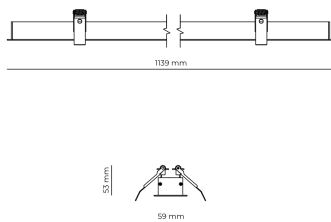

Dimensions