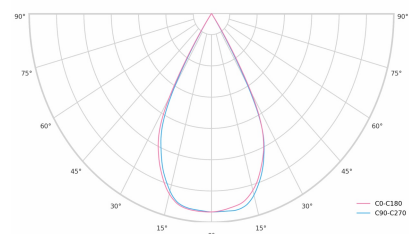

Light distribution