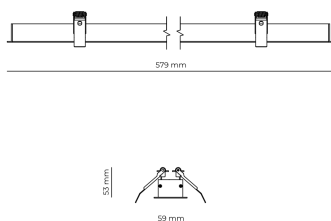

Dimensions