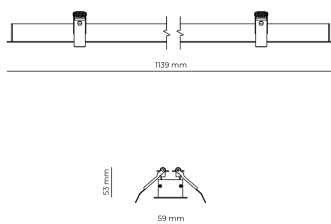

### Product technical data

Mains voltage	220 - 240V AC, 50/60Hz	Ripple	3 %
Connection method	Screw terminal	Inrush current	8 A
Dimming type	Non-dimmable	Inrush time	48 μs
IP rating	20	Optical system	Lenses
Protection class	I	Optical part material	PMMA
Ambient temperature	0 to +25 °C	Housing material	Aluminium
Light source	LED	Surface finish	Powder coated
Rated luminous flux	5,271 lm	Width	59.00 cm
Connected load	42.25 W	Height	53.00 cm
Luminous efficacy	124.7 lm/W	Length	1,139.00 cm
		Weight	1.00 kg
		Service lifetime (L80 B10)	50 000 h
		Warranty	5 years

### Dimensions