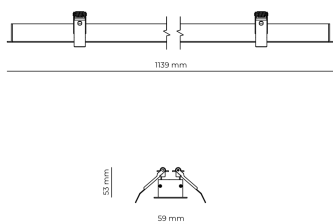

Technical datasheet

WORREC-1139-L-830-1-80-BL

Product description

Premium recessed luminaire with precision optics for minimal glare. Ideal for offices, retail spaces and schools where light quality matters. Efficiency up to 141 lm/W, CRI up to 90+, selectable 50° or 80° distribution. Available with DALI control. Lifetime 50,000h, 5-year warranty. Modular sizes 579/859/1139 mm.

LED 220-240 V 50-60 Hz IP20  CE  UGR < 19

Product technical data

Mains voltage	220 - 240V AC, 50/60Hz
Connection method	Screw terminal
Dimming type	Non-dimmable
IP rating	20
Protection class	I
Ambient temperature	0 to +25 °C
Light source	LED
Rated luminous flux	5,271 lm
Connected load	42.25 W
Luminous efficacy	124.7 lm/W

Ripple	3 %
Inrush current	8 A
Inrush time	48 μs
Optical system	Lenses
Optical part material	PMMA
Housing material	Aluminium
Surface finish	Powder coated
Width	59.00 cm
Height	53.00 cm
Length	1,139.00 cm
Weight	1.00 kg
Service lifetime (L80 B10)	50 000 h
Warranty	5 years

Dimensions

Light distribution