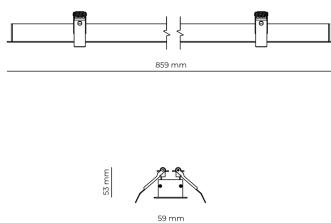

Technical datasheet

WORREC-859-L-830-1-80-BL

Product description

Premium recessed luminaire with precision optics for minimal glare. Ideal for offices, retail spaces and schools where light quality matters. Efficiency up to 141 lm/W, CRI up to 90+, selectable 50° or 80° distribution. Available with DALI control. Lifetime 50,000h, 5-year warranty. Modular sizes 579/859/1139 mm.

LED 220-240 V 50-60 Hz IP20  CE  UGR < 19

Product technical data

Mains voltage	220 - 240V AC, 50/60Hz
Connection method	Screw terminal
Dimming type	Non-dimmable
IP rating	20
Protection class	I
Ambient temperature	0 to +25 °C
Light source	LED
Rated luminous flux	4,777 lm
Connected load	40.77 W
Luminous efficacy	117.2 lm/W

Ripple	3 %
Inrush current	8 A
Inrush time	48 μs
Optical system	Lenses
Optical part material	PMMA
Housing material	Aluminium
Surface finish	Powder coated
Width	59.00 cm
Height	53.00 cm
Length	859.00 cm
Weight	1.00 kg
Service lifetime (L80 B10)	50 000 h
Warranty	5 years

Dimensions

Light distribution