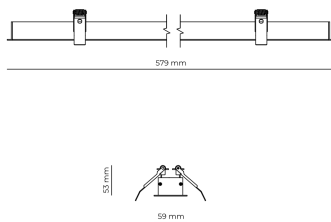

### Product technical data

Mains voltage	220 - 240V AC, 50/60Hz	Ripple	3 %
Connection method	Screw terminal	Inrush current	8 A
Dimming type	Non-dimmable	Inrush time	48 μs
IP rating	20	Optical system	Lenses
Protection class	I	Optical part material	PMMA
Ambient temperature	0 to +25 °C	Housing material	Aluminium
Light source	LED	Surface finish	Powder coated
Rated luminous flux	3,185 lm	Width	59.00 cm
Connected load	27.20 W	Height	53.00 cm
Luminous efficacy	117.1 lm/W	Length	579.00 cm
		Weight	1.00 kg
		Service lifetime (L80 B10)	50 000 h
		Warranty	5 years

### Dimensions