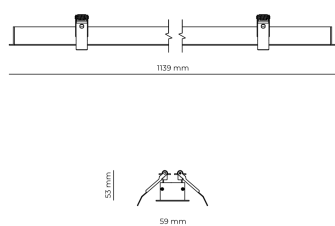

Technical datasheet

WORREC-1139-M-950-1-80-WH

Product description

Premium recessed luminaire with precision optics for minimal glare. Ideal for offices, retail spaces and schools where light quality matters. Efficiency up to 141 lm/W, CRI up to 90+, selectable 50° or 80° distribution. Available with DALI control. Lifetime 50,000h, 5-year warranty. Modular sizes 579/859/1139 mm.

LED 220-240 V 50-60 Hz IP20  CE  UGR < 19

Product technical data

| | |
|---------------------|------------------------|
| Mains voltage | 220 - 240V AC, 50/60Hz |
| Connection method | Screw terminal |
| Dimming type | Non-dimmable |
| IP rating | 20 |
| Protection class | I |
| Ambient temperature | 0 to +25 °C |
| Light source | LED |
| Rated luminous flux | 4,770 lm |
| Connected load | 40.37 W |
| Luminous efficacy | 118.1 lm/W |

| | |
|----------------------------|---------------|
| Ripple | 3 % |
| Inrush current | 8 A |
| Inrush time | 48 μs |
| Optical system | Lenses |
| Optical part material | PMMA |
| Housing material | Aluminium |
| Surface finish | Powder coated |
| Width | 59,00 cm |
| Height | 53,00 cm |
| Length | 1,139,00 cm |
| Weight | 1,00 kg |
| Service lifetime (L80 B10) | 50 000 h |
| Warranty | 5 years |

Dimensions

Light distribution