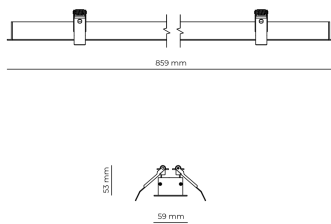

Ripple	3 %
Inrush current	8 A
Inrush time	48 μs
Optical system	Lenses
Optical part material	PMMA
Housing material	Aluminium
Surface finish	Powder coated
Width	59.00 cm
Height	53.00 cm
Length	859.00 cm
Weight	1.00 kg
Service lifetime (L80 B10)	50 000 h
Warranty	5 years

### Dimensions