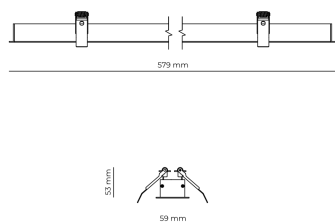

Ripple	3 %
Inrush current	8 A
Inrush time	48 μs
Optical system	Lenses
Optical part material	PMMA
Housing material	Aluminium
Surface finish	Powder coated
Width	59.00 cm
Height	53.00 cm
Length	579.00 cm
Weight	1.00 kg
Service lifetime (L80 B10)	50 000 h
Warranty	5 years

### Dimensions