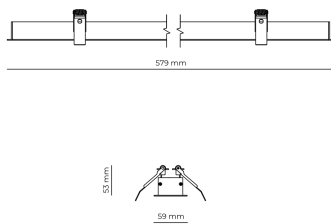

Technical datasheet

WORREC-579-M-950-1-80-BL

Product description

Premium recessed luminaire with precision optics for minimal glare. Ideal for offices, retail spaces and schools where light quality matters. Efficiency up to 141 lm/W, CRI up to 90+, selectable 50° or 80° distribution. Available with DALI control. Lifetime 50,000h, 5-year warranty. Modular sizes 579/859/1139 mm.

LED 220-240 V 50-60 Hz IP20  CE  UGR < 19

Product technical data

Mains voltage	220 - 240V AC, 50/60Hz
Connection method	Screw terminal
Dimming type	Non-dimmable
IP rating	20
Protection class	I
Ambient temperature	0 to +25 °C
Light source	LED
Rated luminous flux	2,747 lm
Connected load	24.19 W
Luminous efficacy	113.6 lm/W

Ripple	3 %
Inrush current	8 A
Inrush time	48 μs
Optical system	Lenses
Optical part material	PMMA
Housing material	Aluminium
Surface finish	Powder coated
Width	59.00 cm
Height	53.00 cm
Length	579.00 cm
Weight	1.00 kg
Service lifetime (L80 B10)	50 000 h
Warranty	5 years

Dimensions

Light distribution