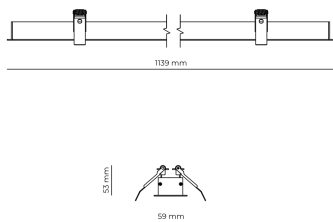

Ripple	3 %
Inrush current	8 A
Inrush time	48 μs
Optical system	Lenses
Optical part material	PMMA
Housing material	Aluminium
Surface finish	Powder coated
Width	59.00 cm
Height	53.00 cm
Length	1,139.00 cm
Weight	1.00 kg
Service lifetime (L80 B10)	50 000 h
Warranty	5 years

### Dimensions