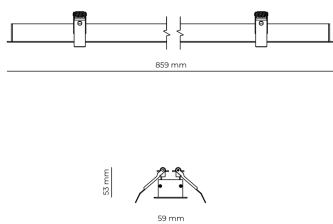

Technical datasheet

WORREC-859-M-850-1-80-WH

Product description

Premium recessed luminaire with precision optics for minimal glare. Ideal for offices, retail spaces and schools where light quality matters. Efficiency up to 141 lm/W, CRI up to 90+, selectable 50° or 80° distribution. Available with DALI control. Lifetime 50,000h, 5-year warranty. Modular sizes 579/859/1139 mm.

LED 220-240 V 50-60 Hz IP20  CE  UGR < 19

Product technical data

Mains voltage	220 - 240V AC, 50/60Hz
Connection method	Screw terminal
Dimming type	Non-dimmable
IP rating	20
Protection class	I
Ambient temperature	0 to +25 °C
Light source	LED
Rated luminous flux	4,343 lm
Connected load	33.52 W
Luminous efficacy	129.6 lm/W

Ripple	3 %
Inrush current	8 A
Inrush time	48 μs
Optical system	Lenses
Optical part material	PMMA
Housing material	Aluminium
Surface finish	Powder coated
Width	59.00 cm
Height	53.00 cm
Length	859.00 cm
Weight	1.00 kg
Service lifetime (L80 B10)	50 000 h
Warranty	5 years

Dimensions

Light distribution