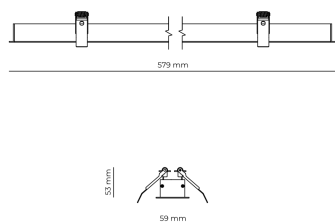

Technical datasheet

WORREC-579-M-850-1-80-WH

Product description

Premium recessed luminaire with precision optics for minimal glare. Ideal for offices, retail spaces and schools where light quality matters. Efficiency up to 141 lm/W, CRI up to 90+, selectable 50° or 80° distribution. Available with DALI control. Lifetime 50,000h, 5-year warranty. Modular sizes 579/859/1139 mm.

LED 220-240 V 50-60 Hz IP20    UGR < 19

Product technical data

Mains voltage	220 - 240V AC, 50/60Hz
Connection method	Screw terminal
Dimming type	Non-dimmable
IP rating	20
Protection class	I
Ambient temperature	0 to +25 °C
Light source	LED
Rated luminous flux	2,895 lm
Connected load	22.56 W
Luminous efficacy	128.3 lm/W

Ripple	3 %
Inrush current	8 A
Inrush time	48 μs
Optical system	Lenses
Optical part material	PMMA
Housing material	Aluminium
Surface finish	Powder coated
Width	59,00 cm
Height	53,00 cm
Length	579,00 cm
Weight	1,00 kg
Service lifetime (L80 B10)	50 000 h
Warranty	5 years

Dimensions

Light distribution