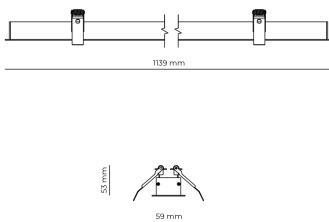

Technical datasheet

WORREC-1139-M-850-1-80-BL

Product description

Premium recessed luminaire with precision optics for minimal glare. Ideal for offices, retail spaces and schools where light quality matters. Efficiency up to 141 lm/W, CRI up to 90+, selectable 50° or 80° distribution. Available with DALI control. Lifetime 50,000h, 5-year warranty. Modular sizes 579/859/1139 mm.

LED 220-240 V 50-60 Hz IP20    UGR < 19

Product technical data

Mains voltage	220 - 240V AC, 50/60Hz	Ripple	3 %
Connection method	Screw terminal	Inrush current	8 A
Dimming type	Non-dimmable	Inrush time	48 μs
IP rating	20	Optical system	Lenses
Protection class	I	Optical part material	PMMA
Ambient temperature	0 to +25 °C	Housing material	Aluminium
Light source	LED	Surface finish	Powder coated
Rated luminous flux	5,033 lm	Width	59.00 cm
Connected load	37.52 W	Height	53.00 cm
Luminous efficacy	134.1 lm/W	Length	1,139.00 cm
		Weight	1.00 kg
		Service lifetime (L80 B10)	50 000 h
		Warranty	5 years

Dimensions

Light distribution