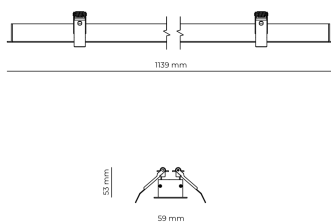

Ripple	3 %
Inrush current	8 A
Inrush time	48 μs
Optical system	Lenses
Optical part material	PMMA
Housing material	Aluminium
Surface finish	Powder coated
Width	59,00 cm
Height	53,00 cm
Length	1,139,00 cm
Weight	1,00 kg
Service lifetime (L80 B10)	50 000 h
Warranty	5 years

### Dimensions