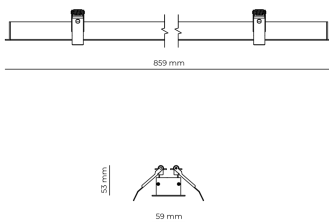

### Product technical data

Mains voltage	220 - 240V AC, 50/60Hz	Ripple	3 %
Connection method	Screw terminal	Inrush current	8 A
Dimming type	Non-dimmable	Inrush time	48 μs
IP rating	20	Optical system	Lenses
Protection class	I	Optical part material	PMMA
Ambient temperature	0 to +25 °C	Housing material	Aluminium
Light source	LED	Surface finish	Powder coated
Rated luminous flux	4,343 lm	Width	59.00 cm
Connected load	33.52 W	Height	53.00 cm
Luminous efficacy	129.6 lm/W	Length	859.00 cm
		Weight	1.00 kg
		Service lifetime (L80 B10)	50 000 h
		Warranty	5 years

### Dimensions