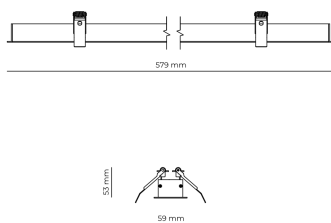

Technical datasheet

WORREC-579-M-850-1-80-BL

Product description

Premium recessed luminaire with precision optics for minimal glare. Ideal for offices, retail spaces and schools where light quality matters. Efficiency up to 141 lm/W, CRI up to 90+, selectable 50° or 80° distribution. Available with DALI control. Lifetime 50,000h, 5-year warranty. Modular sizes 579/859/1139 mm.

LED 220-240 V 50-60 Hz IP20  CE  UGR < 19

Product technical data

Mains voltage	220 - 240V AC, 50/60Hz
Connection method	Screw terminal
Dimming type	Non-dimmable
IP rating	20
Protection class	I
Ambient temperature	0 to +25 °C
Light source	LED
Rated luminous flux	2,895 lm
Connected load	22.56 W
Luminous efficacy	128.3 lm/W

Ripple	3 %
Inrush current	8 A
Inrush time	48 μs
Optical system	Lenses
Optical part material	PMMA
Housing material	Aluminium
Surface finish	Powder coated
Width	59,00 cm
Height	53,00 cm
Length	579,00 cm
Weight	1,00 kg
Service lifetime (L80 B10)	50 000 h
Warranty	5 years

Dimensions

Light distribution