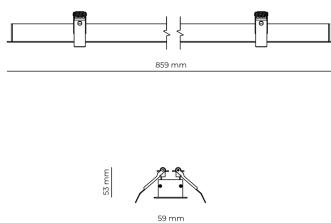

Ripple	3 %
Inrush current	8 A
Inrush time	48 μs
Optical system	Lenses
Optical part material	PMMA
Housing material	Aluminium
Surface finish	Powder coated
Width	59.00 cm
Height	53.00 cm
Length	859.00 cm
Weight	1.00 kg
Service lifetime (L80 B10)	50 000 h
Warranty	5 years

### Dimensions