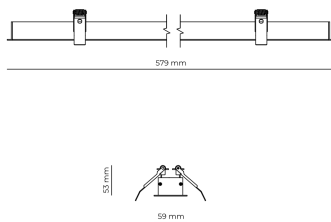

### Product technical data

Mains voltage	220 - 240V AC, 50/60Hz	Ripple	3 %
Connection method	Screw terminal	Inrush current	8 A
Dimming type	Non-dimmable	Inrush time	48 μs
IP rating	20	Optical system	Lenses
Protection class	I	Optical part material	PMMA
Ambient temperature	0 to +25 °C	Housing material	Aluminium
Light source	LED	Surface finish	Powder coated
Rated luminous flux	2,182 lm	Width	59.00 cm
Connected load	20.24 W	Height	53.00 cm
Luminous efficacy	107.8 lm/W	Length	579.00 cm
		Weight	1.00 kg
		Service lifetime (L80 B10)	50 000 h
		Warranty	5 years

### Dimensions