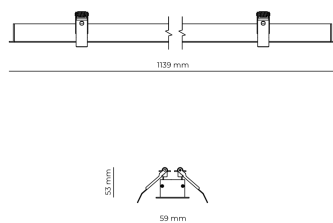

Technical datasheet

WORREC-1139-M-840-1-80-WH

Product description

Premium recessed luminaire with precision optics for minimal glare. Ideal for offices, retail spaces and schools where light quality matters. Efficiency up to 141 lm/W, CRI up to 90+, selectable 50° or 80° distribution. Available with DALI control. Lifetime 50,000h, 5-year warranty. Modular sizes 579/859/1139 mm.

LED 220-240 V 50-60 Hz IP20  CE  UGR < 19

Product technical data

Mains voltage	220 - 240V AC, 50/60Hz
Connection method	Screw terminal
Dimming type	Non-dimmable
IP rating	20
Protection class	I
Ambient temperature	0 to +25 °C
Light source	LED
Rated luminous flux	5,033 lm
Connected load	37.52 W
Luminous efficacy	134.1 lm/W

Ripple	3 %
Inrush current	8 A
Inrush time	48 μs
Optical system	Lenses
Optical part material	PMMA
Housing material	Aluminium
Surface finish	Powder coated
Width	59,00 cm
Height	53,00 cm
Length	1,139,00 cm
Weight	1,00 kg
Service lifetime (L80 B10)	50 000 h
Warranty	5 years

Dimensions

Light distribution