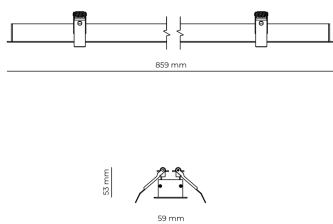

Technical datasheet

WORREC-859-M-840-1-80-WH

Product description

Premium recessed luminaire with precision optics for minimal glare. Ideal for offices, retail spaces and schools where light quality matters. Efficiency up to 141 lm/W, CRI up to 90+, selectable 50° or 80° distribution. Available with DALI control. Lifetime 50,000h, 5-year warranty. Modular sizes 579/859/1139 mm.

LED 220-240 V 50-60 Hz IP20  CE  UGR < 19

Product technical data

Mains voltage	220 - 240V AC, 50/60Hz
Connection method	Screw terminal
Dimming type	Non-dimmable
IP rating	20
Protection class	I
Ambient temperature	0 to +25 °C
Light source	LED
Rated luminous flux	4,343 lm
Connected load	33.52 W
Luminous efficacy	129.6 lm/W

Ripple	3 %
Inrush current	8 A
Inrush time	48 μs
Optical system	Lenses
Optical part material	PMMA
Housing material	Aluminium
Surface finish	Powder coated
Width	59.00 cm
Height	53.00 cm
Length	859.00 cm
Weight	1.00 kg
Service lifetime (L80 B10)	50 000 h
Warranty	5 years

Dimensions

Light distribution